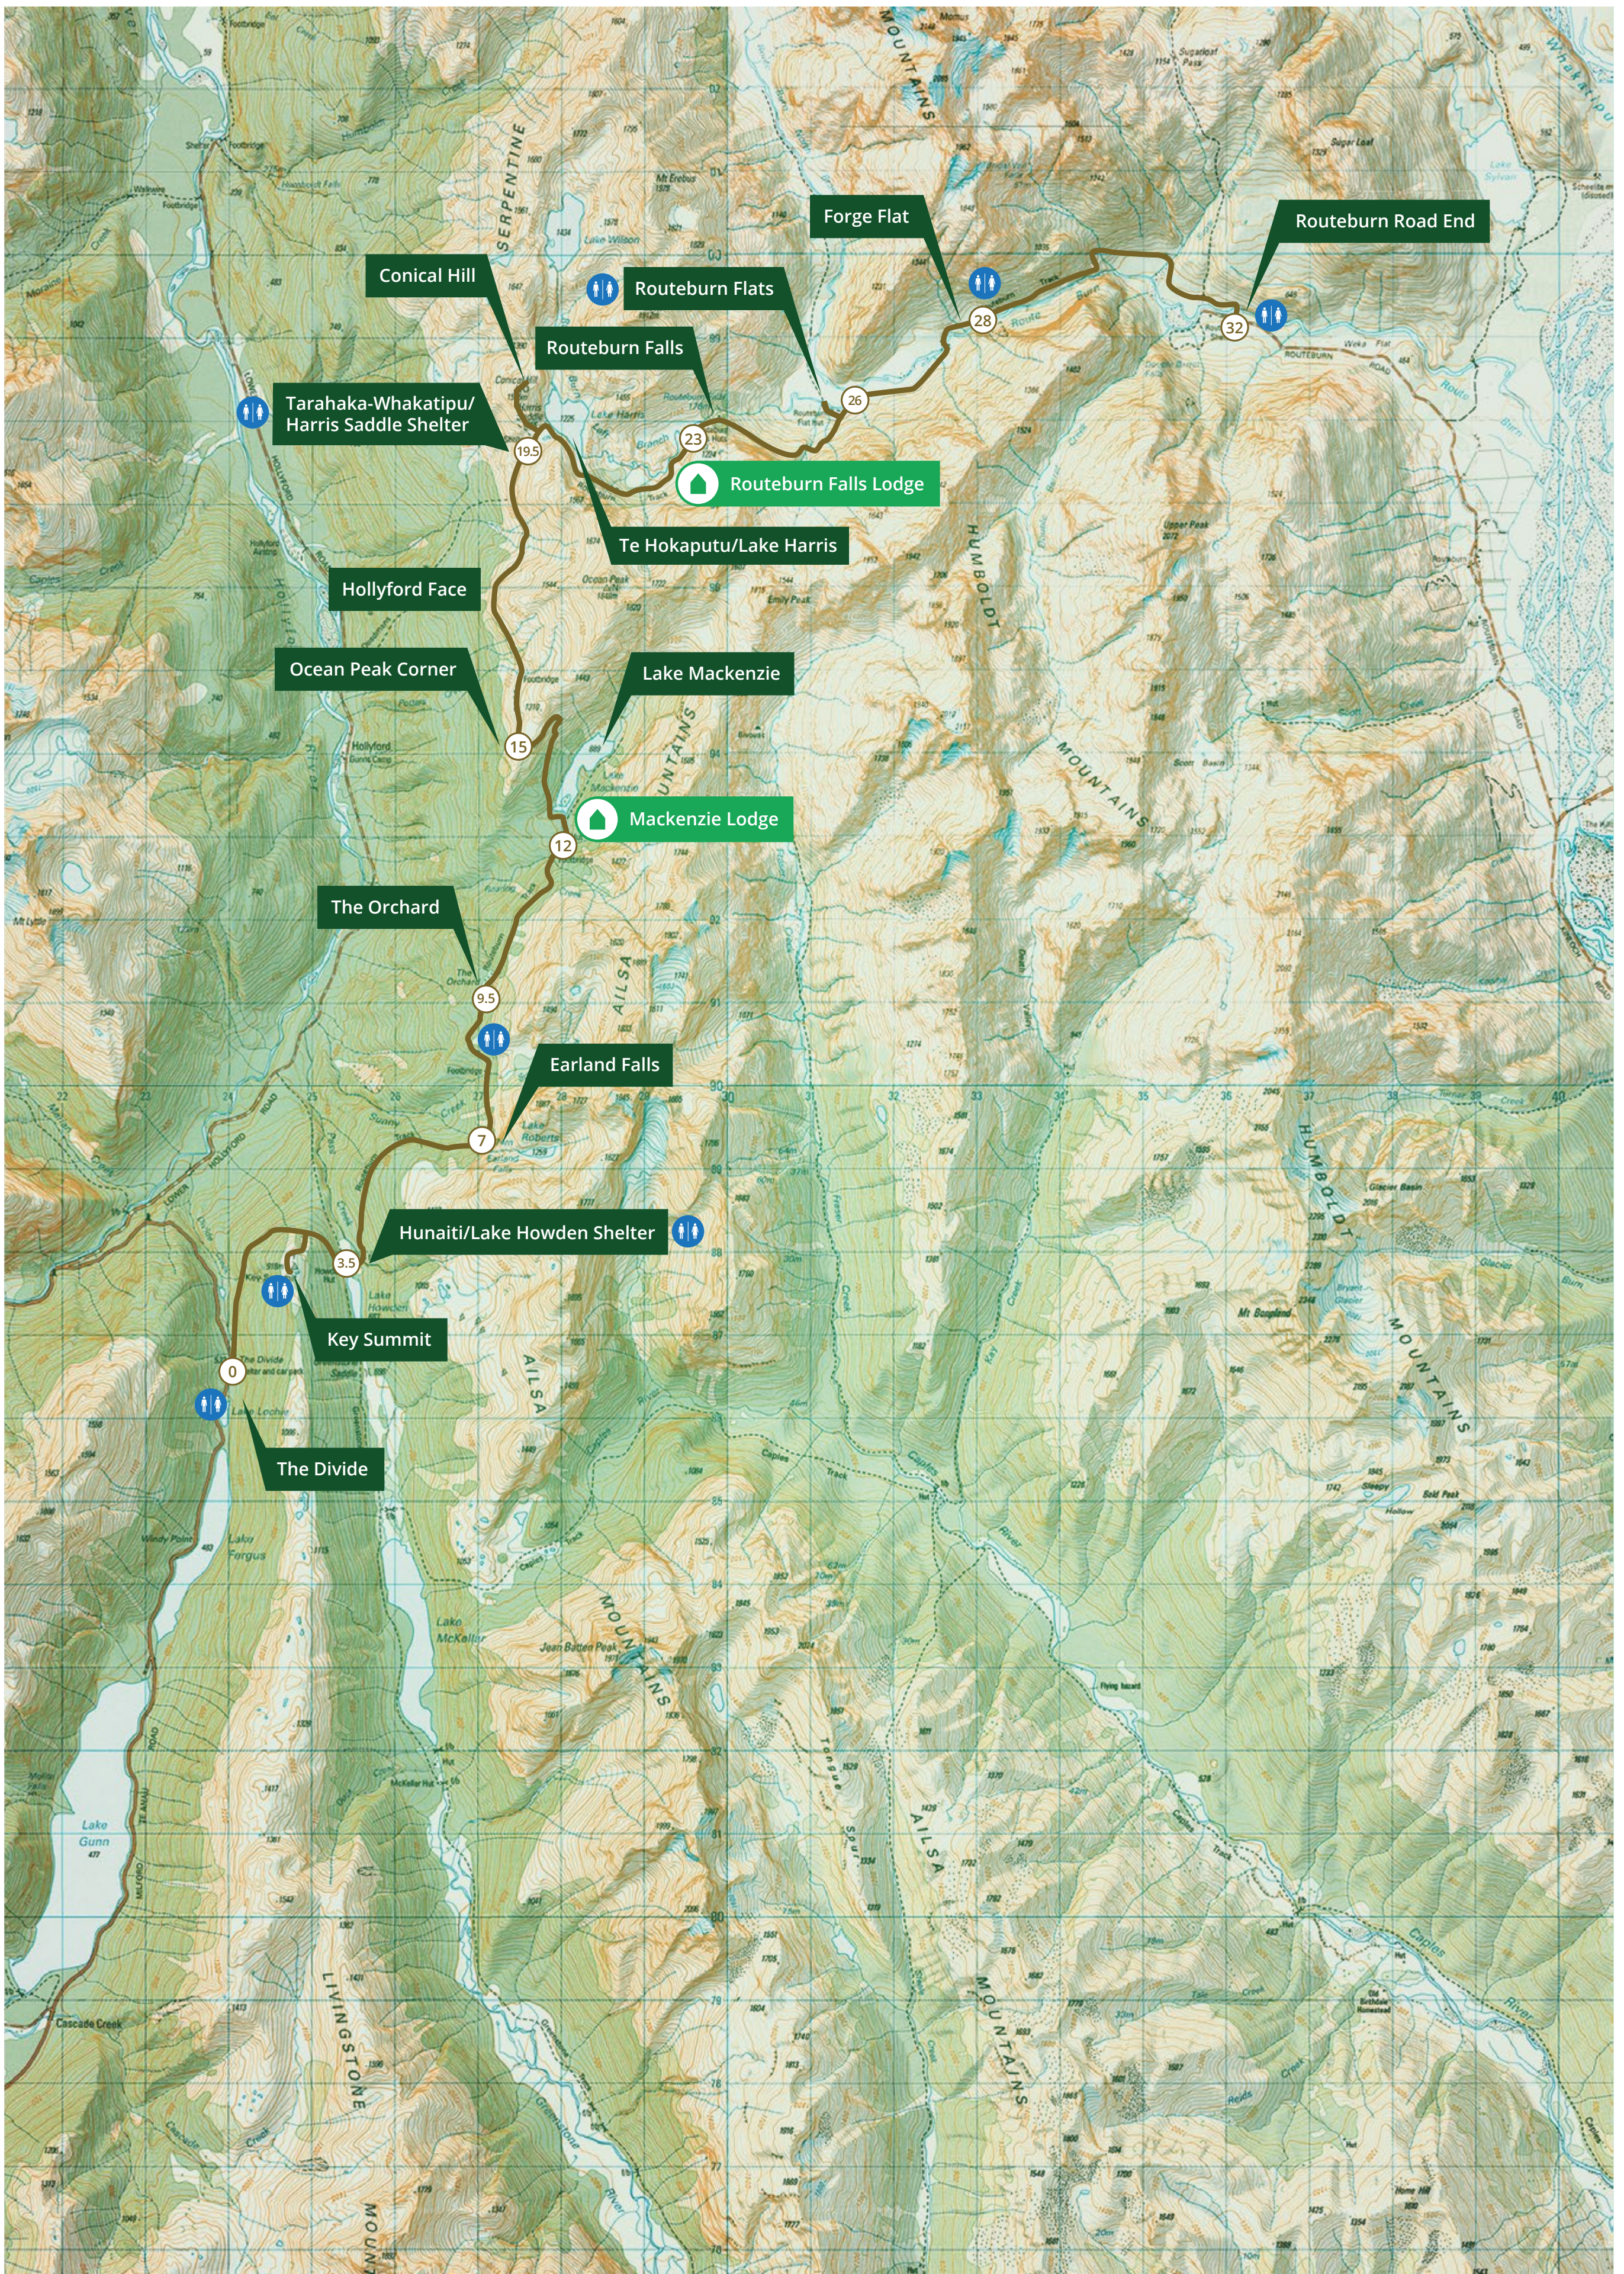

Routeburn Track

Navigator Map

32 km
20.1 miles

3 Days
2 Nights

0 Kilometre Marker

 Toilet

 Lodge

Routeburn Track Elevation